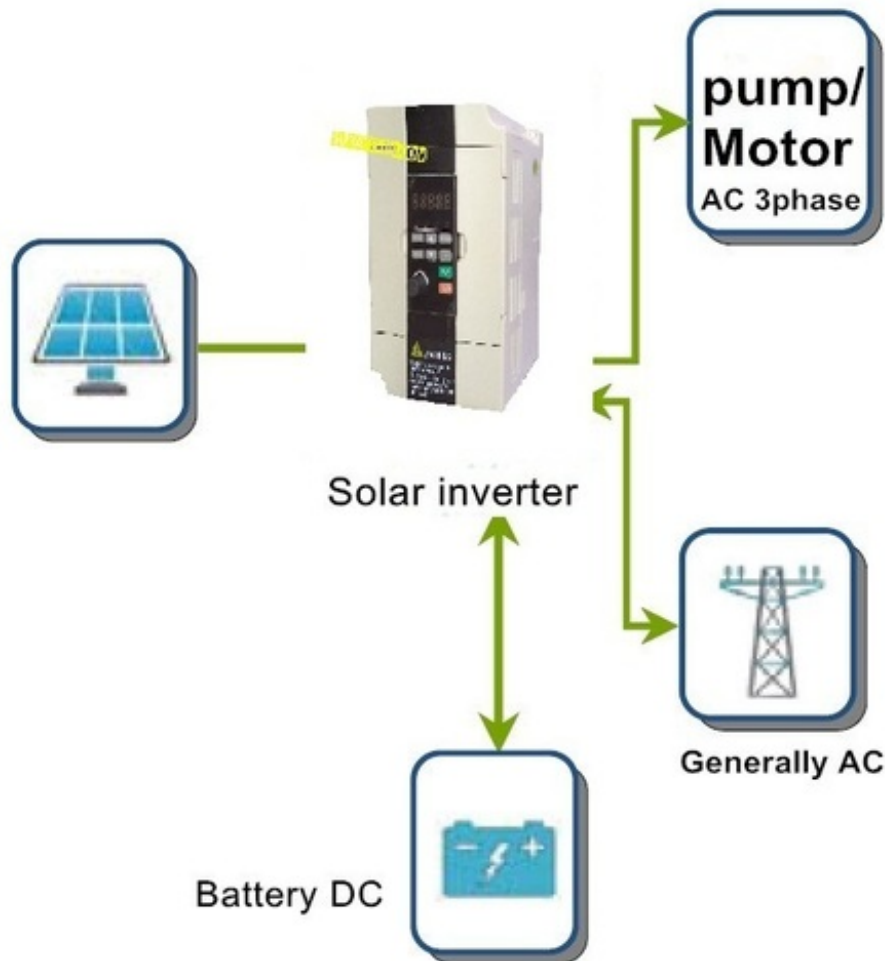

## Solar AC Pump Inverter / Controller / Vfd Drive

### AC Pump Benefits:

- No need to buy new Dc Pump. Use your old submersible / surface electric pump with this inverter to convert it into solar pump.
- No dependence on erratic grid power or expensive diesel
- Can be repaired locally easily.
- Less maintenance cost as compared to Dc Pump.
- Wide range of solutions: submersible, surface, open well, drip, sprinkler, cattle watering, schools, farmhouse, homes, hotels.